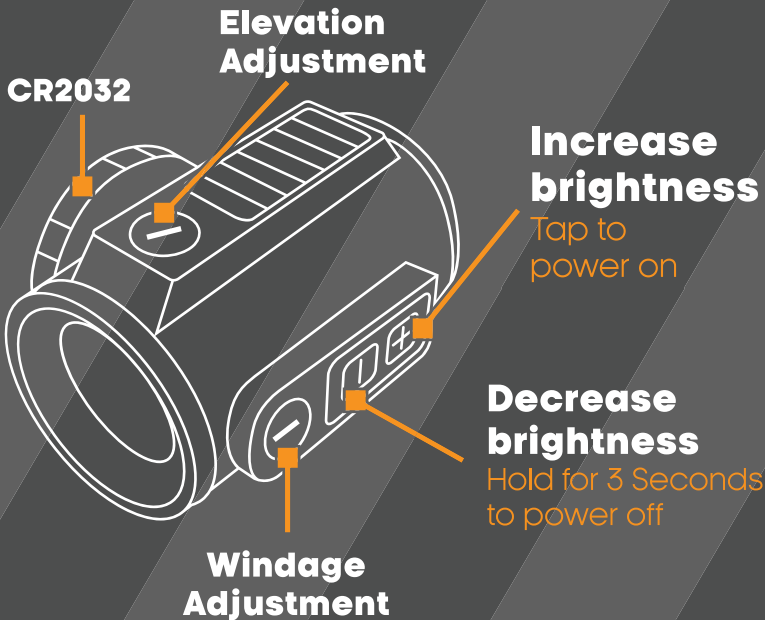

QUICK START GUIDE

CR2032

**Elevation
Adjustment**

**Increase
brightness**

Tap to
power on

**Decrease
brightness**

Hold for 3 Seconds
to power off

**Windage
Adjustment**