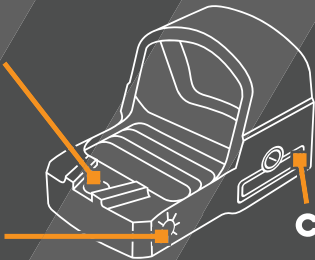

QUICK START GUIDE

**Elevation
Adjustment**

**Windage
Adjustment**

CR1632

**Increase
brightness**
Tap to power on

**Decrease
brightness**

Hold for 3 Seconds
to power off