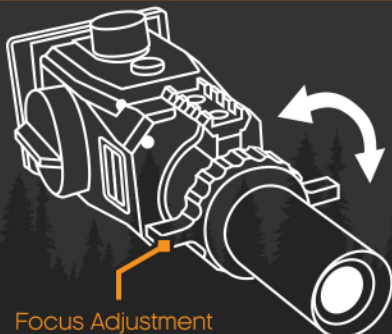

Battery

Positive Facing out

Negative Facing out

Inside V1

Must line up

Inside Cap

Focus/ SD and USB

Focus Adjustment