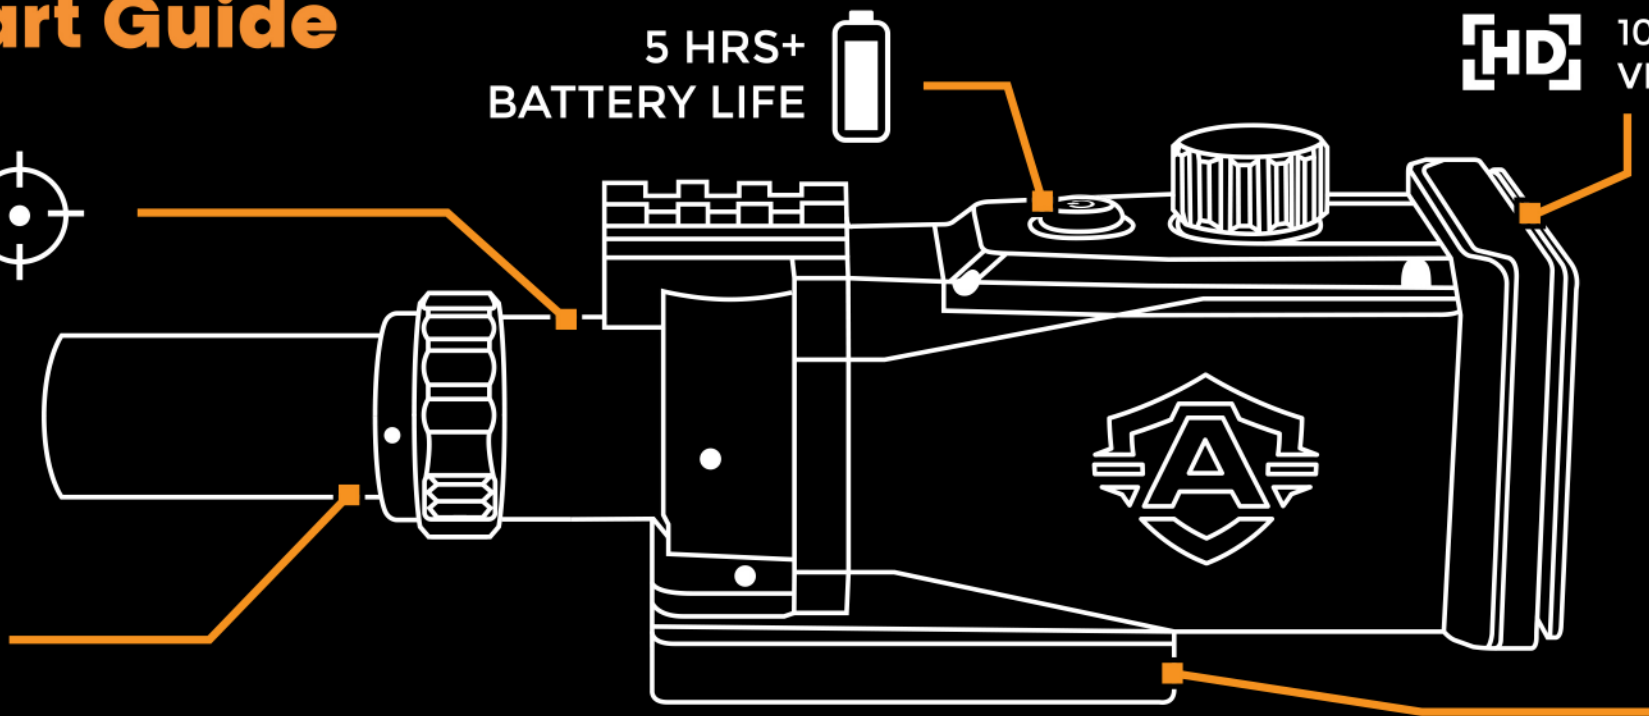

NIGHT
VISION