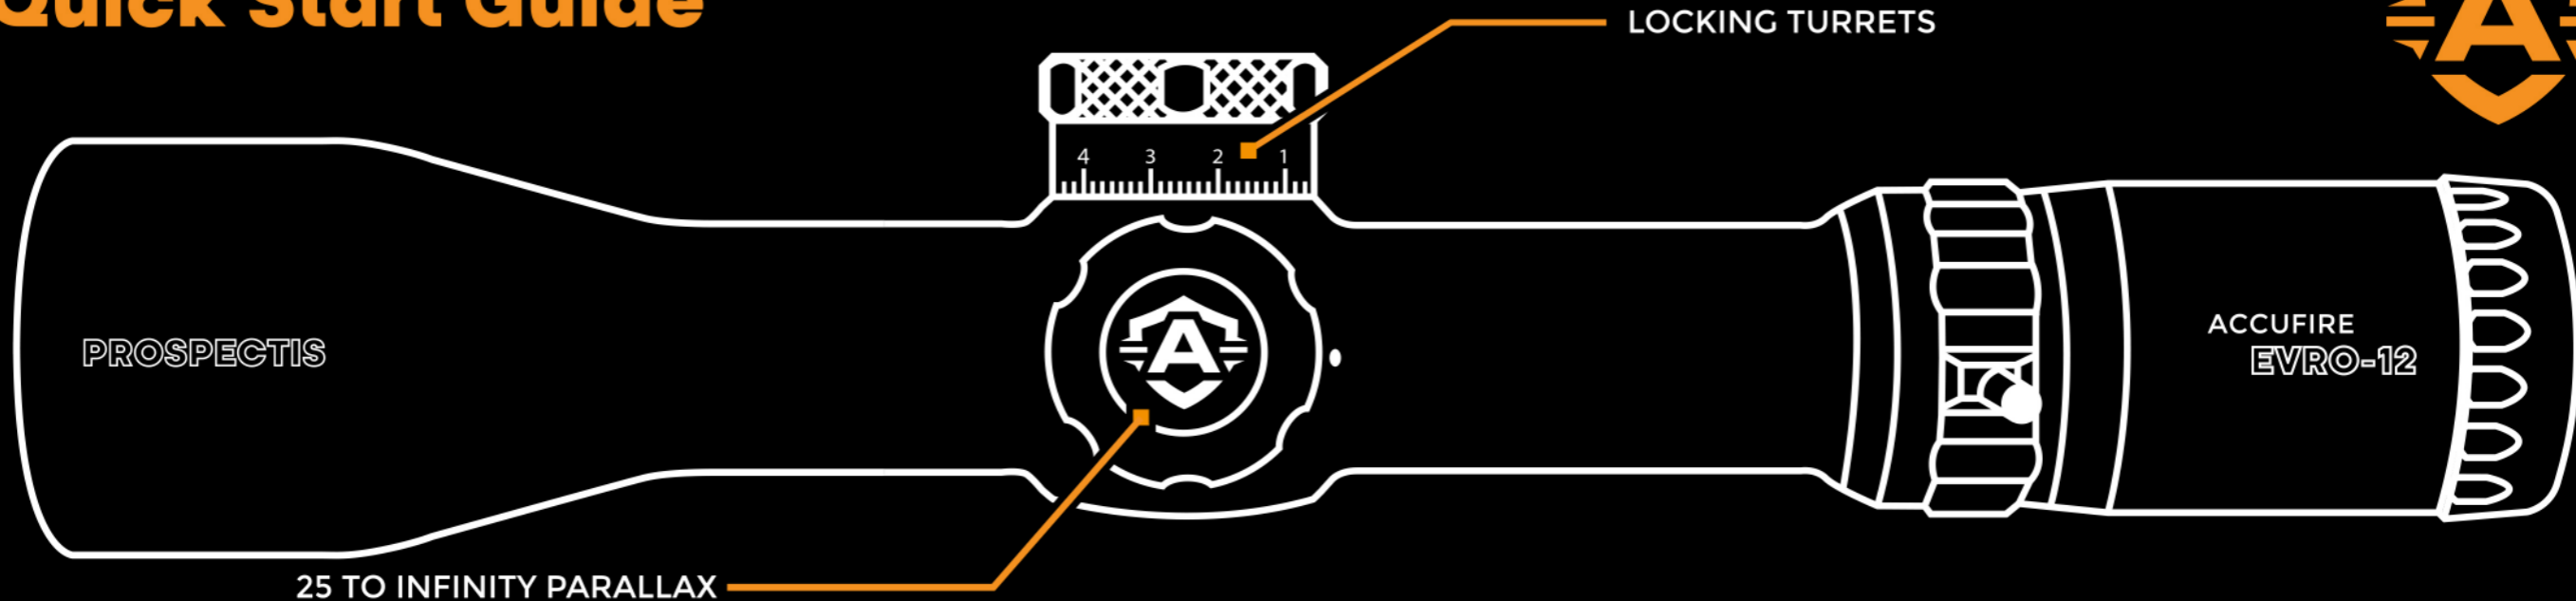

Quick Start Guide

EVRO-12

Quick Start Guide

Knobs

Parallax

Elevation

Windage

Cap Removal

Cap Screw

Plastic Washer

Turret Cap

Retical