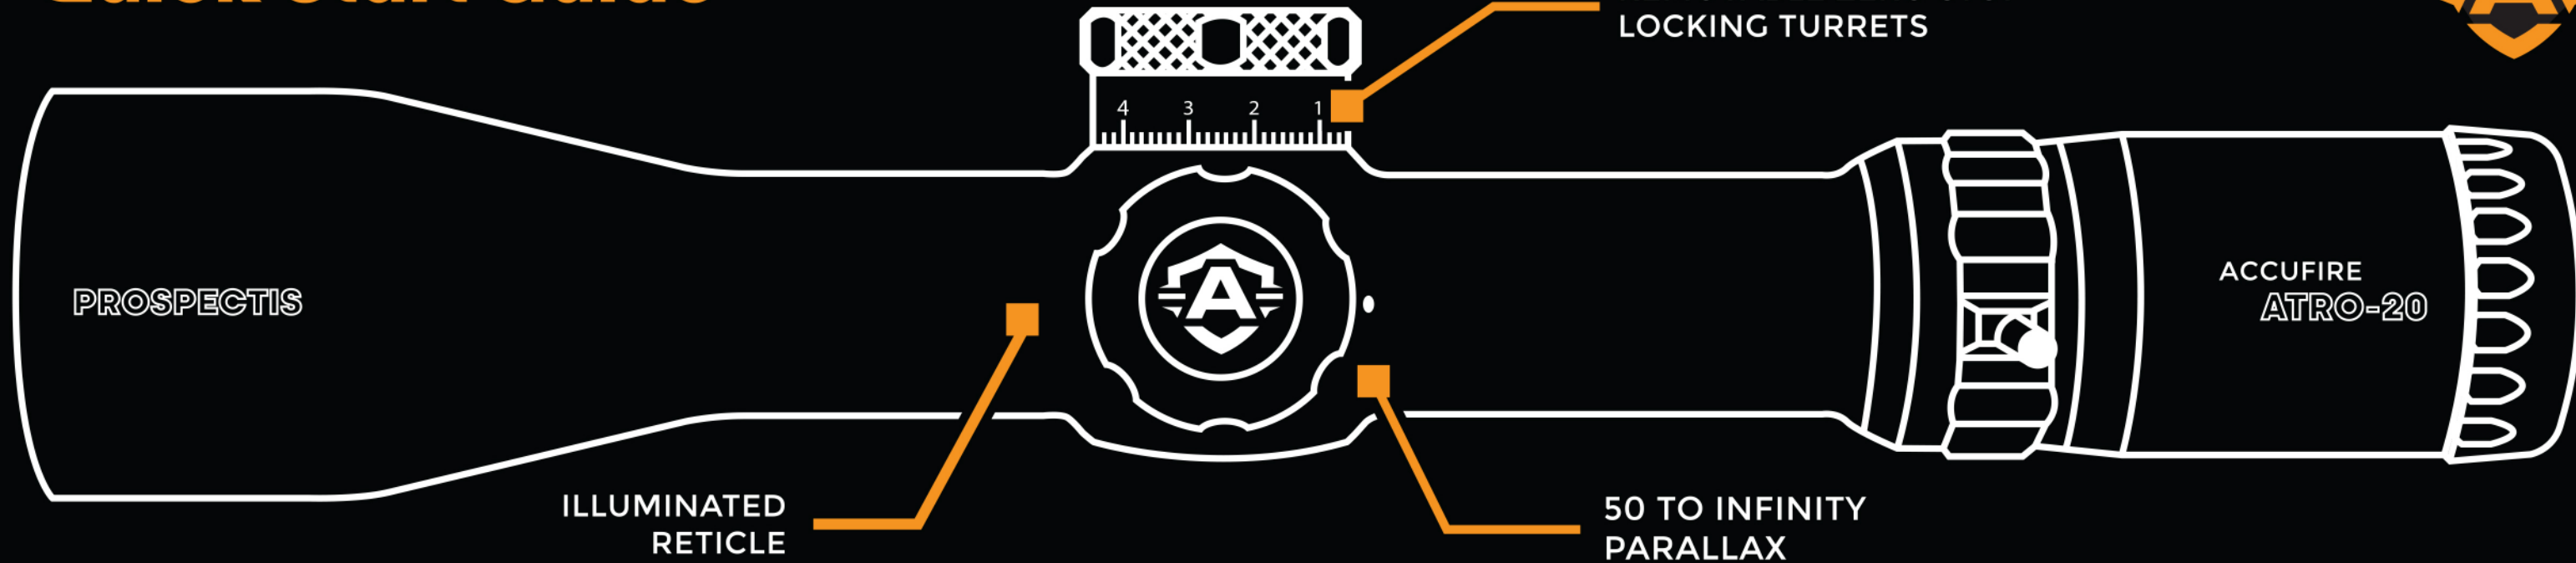

Quick Start Guide

ATRO-20

Quick Start Guide

Battery

Knobs

Cap Removal

Retical