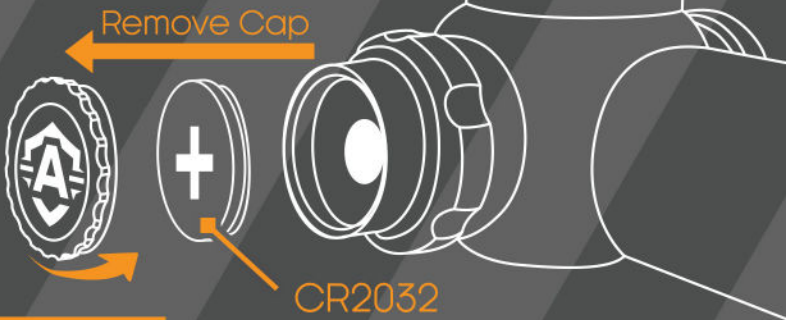

Quick Start Guide

ATRO-20

Quick Start Guide

Battery

Knobs

Cap Removal

Retical