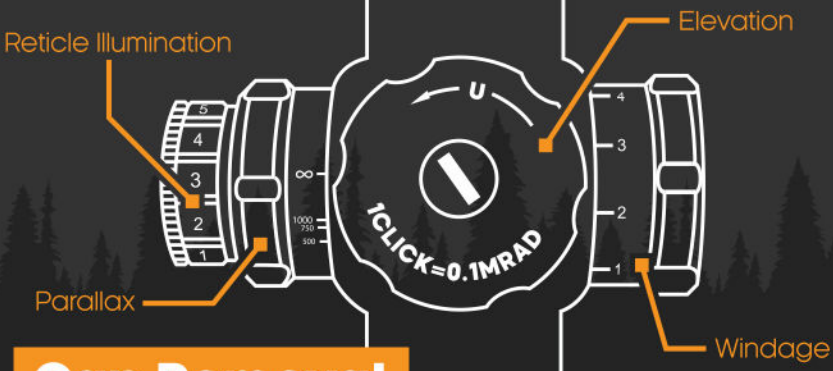

Quick Start Guide

ATRO-20

Quick Start Guide

Battery

Knobs

Cap Removal

Retical